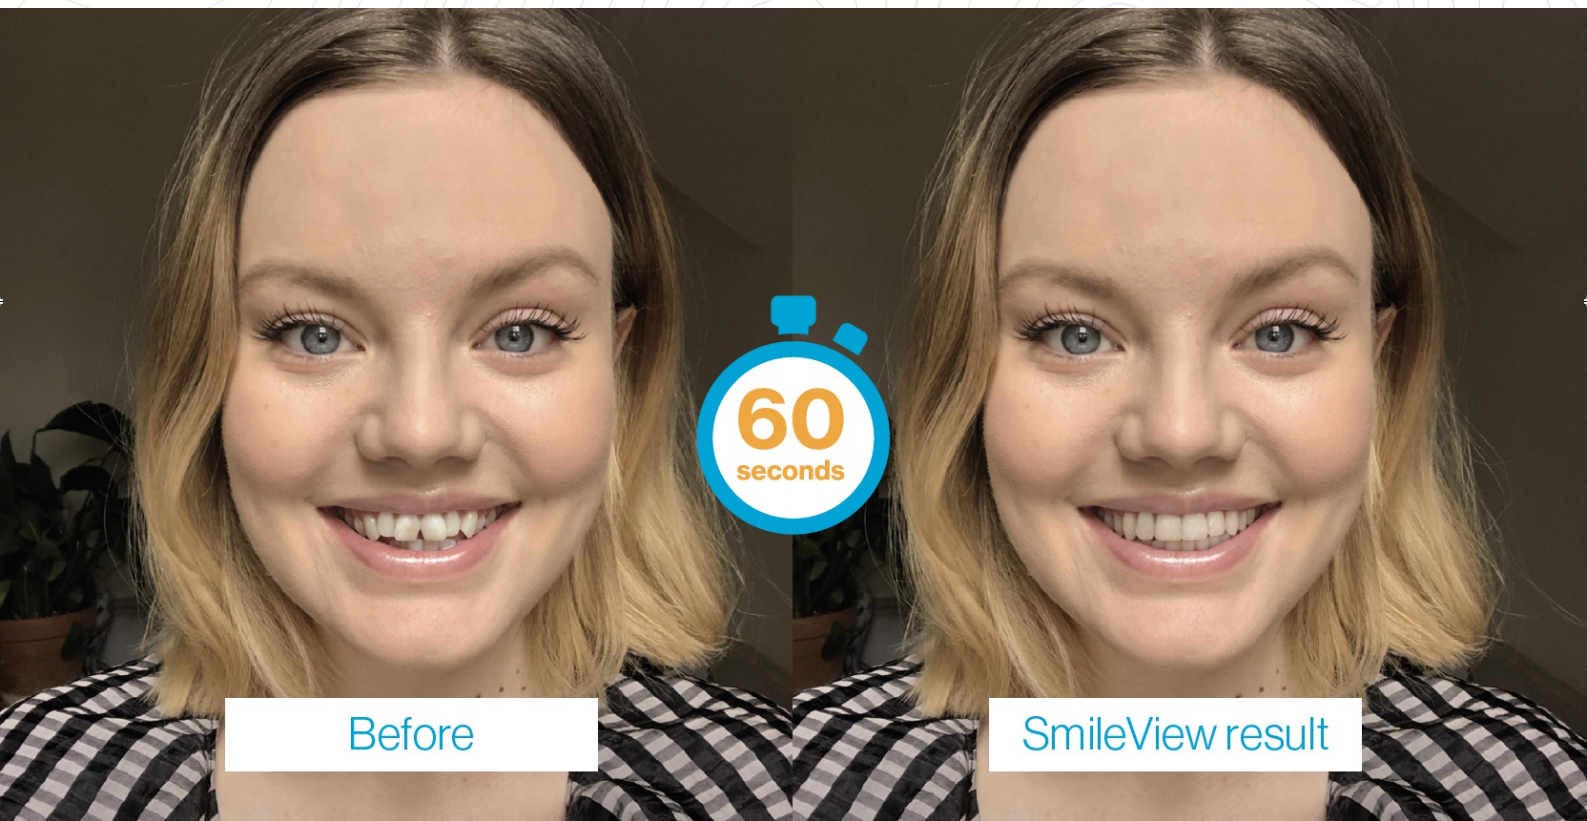

Try on a new smile in 60 seconds!

Scan the code below and take a selfie to start your SmileView experience.

Scan the QR code with your iPhone camera and you will be taken to the SmileView page to start the experience. Alternatively, type in the link below.